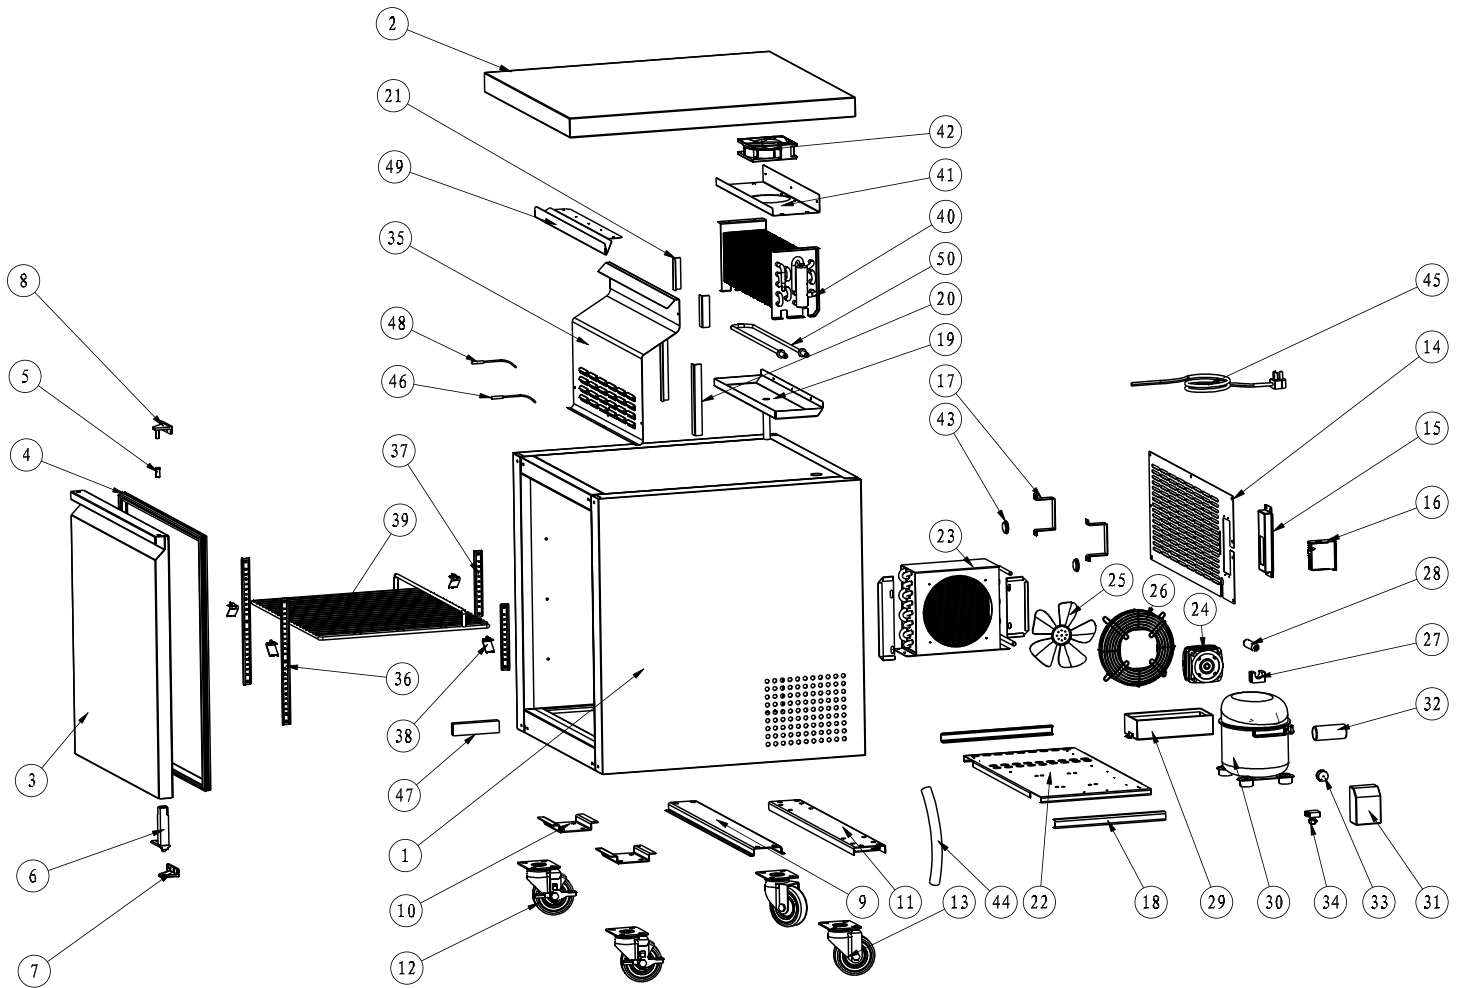

Parts Breakdown

Model FR-CN-0686-HC 59053

Parts Breakdown

Model FR-CN-0686-HC 50053

Item No.	Description	Position	Item No.	Description	Position	Item No.	Description	Position
AF730	Cabinet for 50053	1	AF080	Stand Off Bracket for 50053	17	AF089	K Strip-2 Holes for 50053	37
AF731	Top Board for 50053	2	AF085	Compressor Unit Track for 50053	18	26884	K Clip for 50053	38
AB172	Door for 50053	3	AF737	Inner Drain Pan for 50053	19	AB166	Shelf for 50053	39
AB146	Gasket for 50053	4	AF738	Evaporator Cover Sticker for 50053	20	AB167	Evaporator for 50053	40
AA388	Axis Cover for 50053	5	AF739	Evaporator Cover Sticker for 50053	21	AF742	Fan Motor Installation Board for 50053	41
AA955	Left/Right Spring Hinge for 50053	6	AF086	Compressor Unit Installation Board for 50053	22	AE901	Evaporator Fan Motor for 50053	42
AA360	Bottom Left Hinge for 50053	7	AA709	Condenser for 50053	23	AB169	Foaming Hole Cover for 50053	43
AF070	Upper Right Hinge for 50053	8	AF030	Evaporator Fan Motor for 50053	24	AA133	Drain Hose for 50053	44
AF733	Castor Support B for 50053	9	AA208	Condenser Fan Blade for 50053	25	AA135	Power Cord for 50053	45
AF734	Castor Support C for 50053	10	AA207	Condenser Fan Motor Cover for 50053	26	AA379	Temperature Probe for 50053	46
AF735	Castor Support A for 50053	11	AB595	Filter Fixer for 50053	27	AA596	Thermometer for 50053	47
26246	Caster with Brake for 50053	12	AB594	Filter D25x160-B for 50053	28	AB084	Evaporator Temperature Sensor for 50053	48
26247	Caster without Brake for 50053	13	AF087	Outer Drain Pan for 50053	29	AF753	Air Flue Board for 50053	49
AF736	Back Grill for 50053	14	AE906	Compressor for 50053	30	AF754	Defrost Heater for 50053	50
AB320	Thermostat Installation Board for 50053	15	AF741	Evaporator Cover for 50053	35			
AA324	Thermostat for 50053	16	AF090	K Strip-3 Holes for 50053	36			